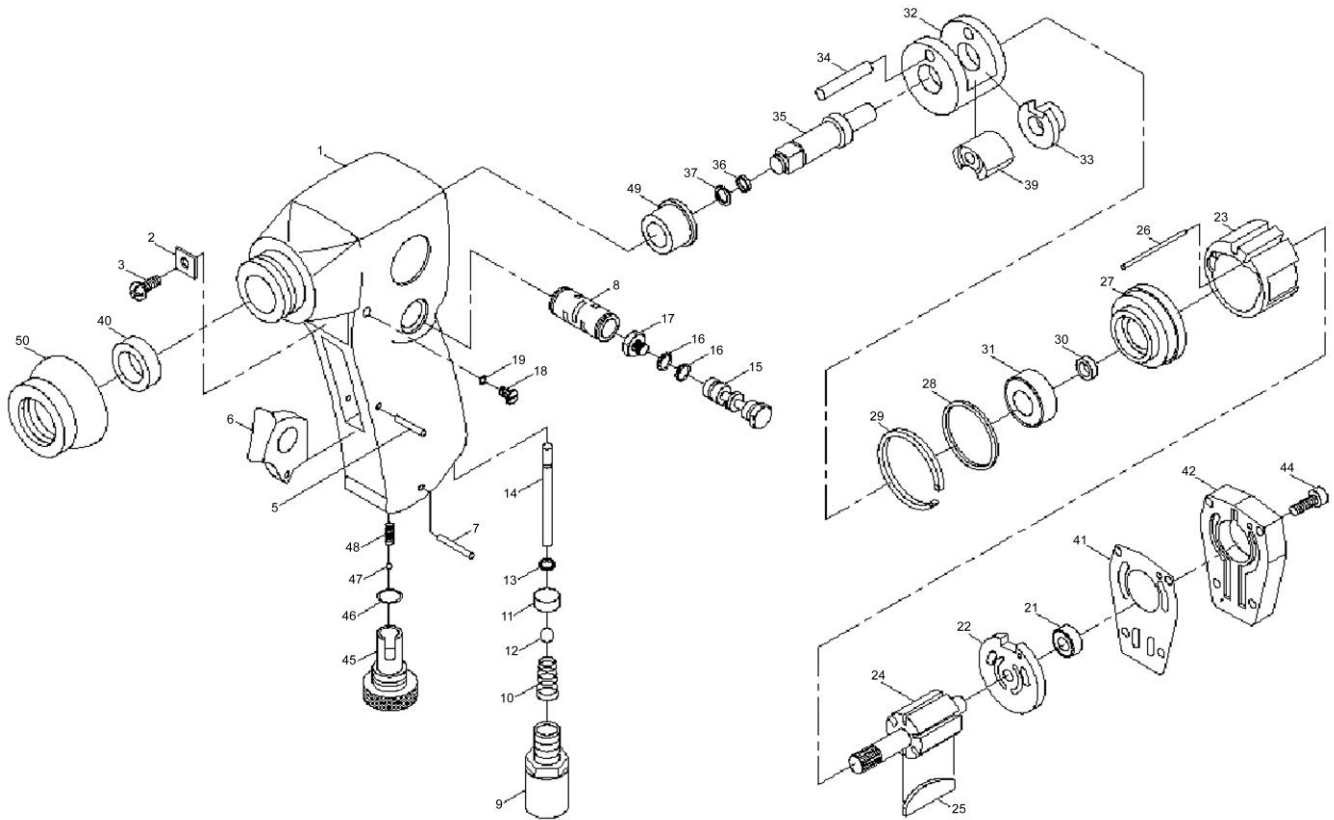

# 3/8"SQ.DR. GENERAL DUTY AIR IMPACT WRENCH

1307

INDEX NO.	DESCRIPTION	REQ'D NO.	INDEX NO.	DESCRIPTION	REQ'D NO.
01	Motor Housing	1	26	Pin	1
02	Deflector	1	27	Front End Plate	1
03	Screw	1	28	O-Ring	1
05	Pin	1	29	Retaining Ring	1
06	Trigger	1	30	Oil Seal	1
07	Pin	1	31	Ball Bearing	1
08	Reverse Bushing	1	32	Hammer Cage	1
09	Inlet Bushing	1	33	Drive Cam	1
10	Spring	1	34	Pin	1
11	Ball Seat	1	35	Anvil	1
12	Steel Ball	1	36	Socket O-Ring	1
13	O-Ring	1	37	Socket Retainer	1
14	Valve Pin	1	39	Hammer Dog	1
15	Reverse Valve	1	40	Oil Seal	1
16	O-Ring	2	41	Motor Gasket	1
17	Screw	1	42	Housing Cap	1
18	Screw	1	44	Screw	4
19	O-Ring	1	45	Regulator	1
21	Ball Bearing	1	46	O-Ring	1
22	Rear End Plate	1	47	Steel Ball	1
23	Cylinder	1	48	Spring	1
24	Rotor	1	49	Bushing	1
25	Rotor Blade	6	50	Rubber Nose Guard	1