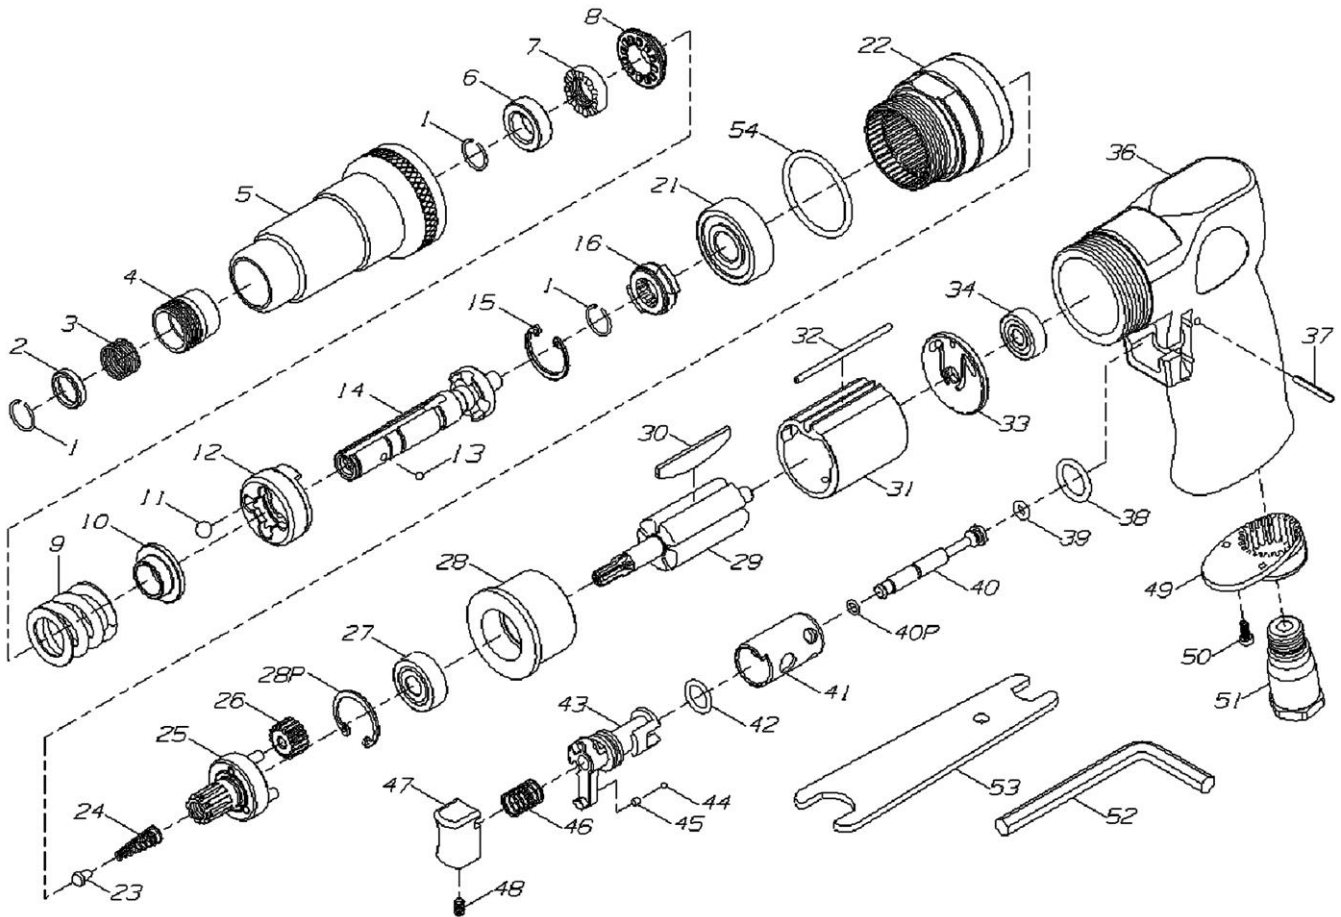

1/4" HEX. HEAVY DUTY AIR SCREWDRIVER

3215

INDEX NO.	DESCRIPTION	REQ'D NO.	INDEX NO.	DESCRIPTION	REQ'D NO.
01	Retaining Ring	3	31	Cylinder (P.M.)	1
02	Washer	1		Cylinder (STEEL) (Option)	
03	Spring	1	32	Motor Pin	1
04	Ball Releaser	1	33	Rear End Plate	1
05	Clutch Housing	1	34	Ball Bearing	1
06	Sleeve Bearing	1	36	Motor Housing	1
07	Adjusting Nut	1	36P	Housing Sleeve (Option)	1
08	Washer	1	37	Pin	1
09	Spring	1	38	O-Ring	1
10	Ball Seat	1	39	O-Ring	1
11	Steel Ball	4	40	Throttle Valve	1
12	Clutch Carrier	1	40P	O-Ring	1
13	Steel Ball	1	41	Reverse Valve Bushing	1
14	Cam Sprindle	1	42	O-Ring	1
15	Retaining Ring	1	43	Reverse Valve	1
16	Drive Dog	1	44	Steel Ball	1
21	Ball Bearing	1	45	Detent Rubber	1
22	Gear Housing	1	46	Spring	1
23	Spring Guide	1	47	Trigger	1
24	Spring	1	48	Screw	1
25	Carrier	1	49	Exhaust Deflector	1
26	Planet Gear	3	50	Screw	2
27	Ball Bearing	1	51	Air Inlet	1
28	Front End Plate	1	52	Hex Wrench	1
28P	Retaining Ring	1	53	Wrench	1
29	Rotor	1	54	O-Ring	1
30	Rotor Blade	5			