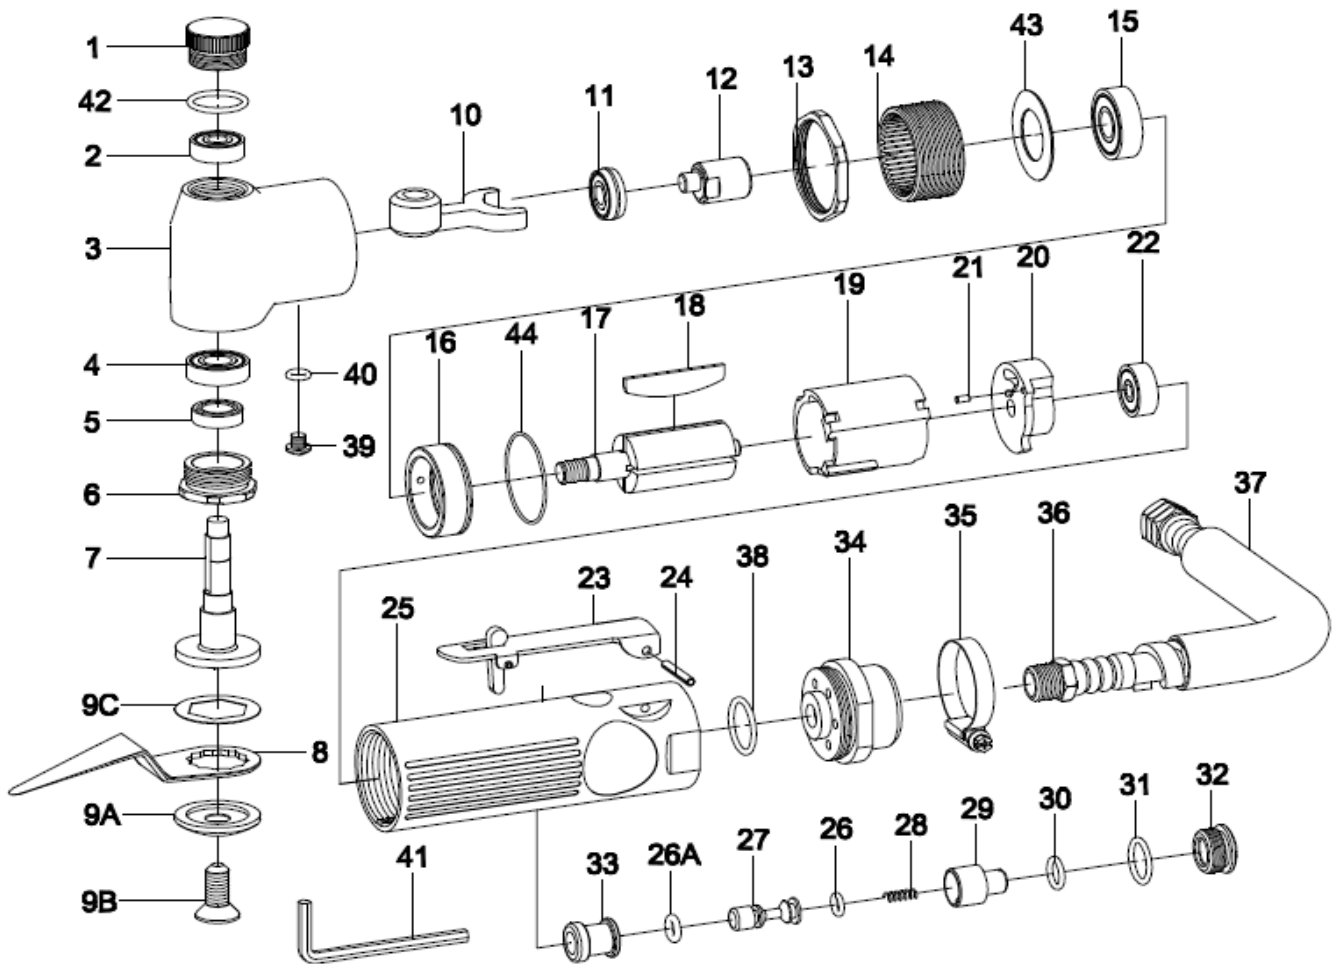

HEAVY DUTY AIR AUTO WINDOW CUTTER

4305

INDEX NO.	DESCRIPTION	REQ'D NO.	INDEX NO.	DESCRIPTION	REQ'D NO.
01	Plug	1	23	Throttle Lever	1
02	607 Ball Bearing	1	24	Lever Pin	1
03	Head	1	25	Housing	1
04	6900 Ball Bearing	1	26	O-Ring	1
05	Seal Oil	1	26A	O-Ring	1
06	Nut Clamp	1	27	Valve Stem	1
07	Spindle Drive	1	28	Valve Spring	1
08	Blade 57mm(2-1/4")	1	29	Air Regulator	1
09A	Screw Retainer	1	30	O-Ring	1
09B	Screw	1	31	O-Ring	1
09C	Packing	1	32	Throttle Valve Plug	1
10	Fork Drive	1	33	Valve Bushing	1
11	607 Ball Bearing	1	34	Throttle Arbor	1
12	Shaft Crank	1	35	Stop Ring	1
13	Nut	1	36	Air Hose Ass'y 1/4"	1
14	Retainer	1	37	Exhaust Hose	1
15	6000 Ball Bearing	1	38	O-Ring	1
16	Front Plate	1	39	Screw	1
17	Rotor	1	40	O-Ring	1
18	Rotor Blade	4	41	Hexagon Wrench Key 5	1
19	Cylinder	1	42	O-Ring	1
20	End Plate	1	43	Washer	1
21	Pin	1	44	O-Ring	1
22	626 Ball Bearing	1			