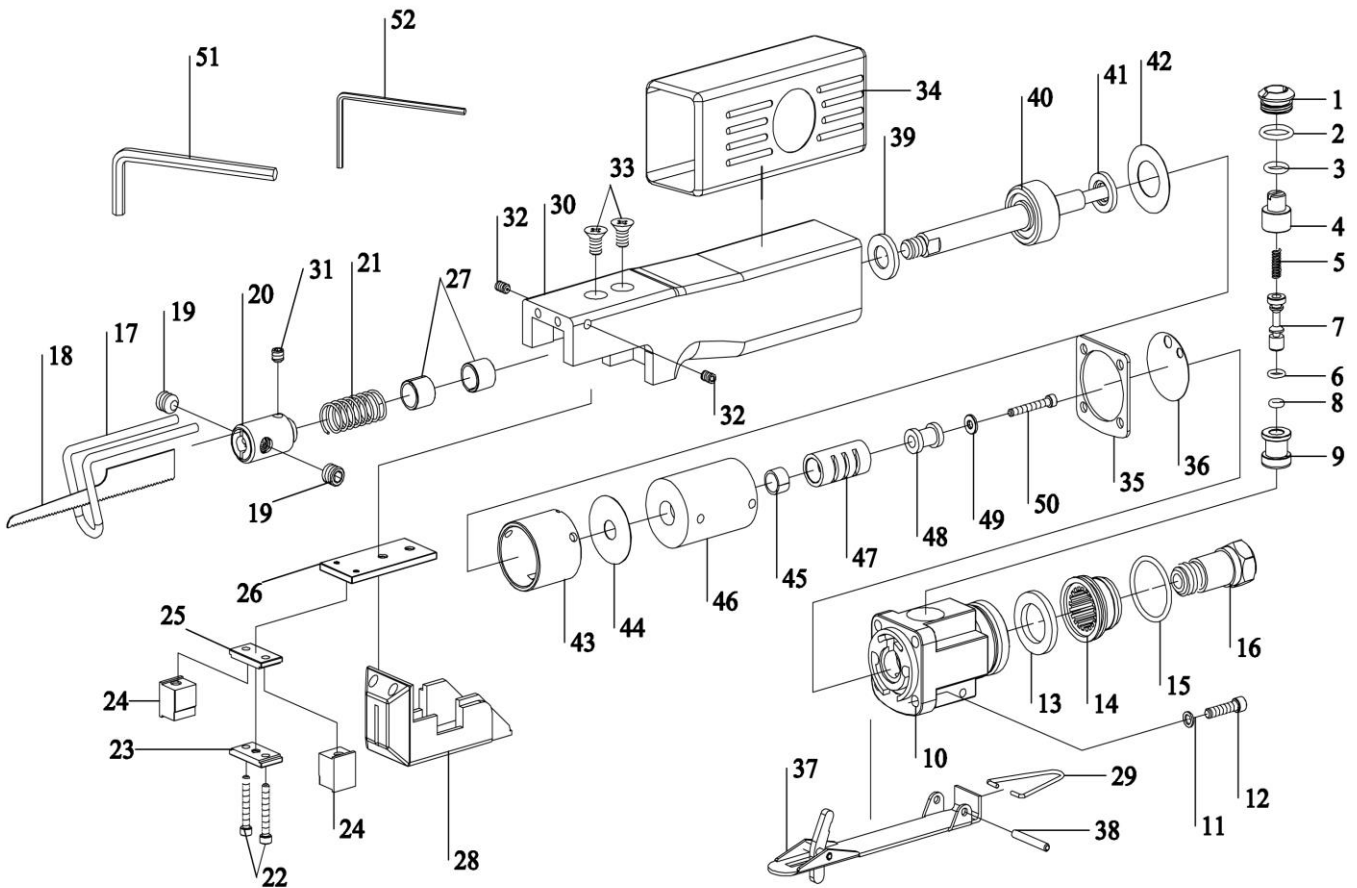

HEAVY DUTY AIR BODY SAW

4831

INDEX NO.	DESCRIPTION	REQ'D NO.	INDEX NO.	DESCRIPTION	REQ'D NO.
01	Valve Screw	1	27	Bushing	2
02	O-Ring	1	28	Chuck Cover	1
03	O-Ring	1	29	Hanger	1
04	Air Controller	1	30	Housing	1
05	Valve Spring	1	31	Set Screw	1
06	O-Ring	1	32	Set Screw	2
07	Valve Stem	1	33	Screw	2
08	O-Ring	1	34	Housing Cover	1
09	Valve Bushing	1	35	Gasket	1
10	Valve Block	1	36	Packing	1
11	Lock Washer	4	37	Throttle Lever	1
12	Cap Screw	4	38	Lever Pin	1
13	Sponge	1	39	Front Bumper	1
14	Exhaust Sleeve	1	40	Piston Assembly	1
15	O-Ring	1	41	Rear Bumper	1
16	Air Inlet	1	42	Packing	1
17	Work Guide	1	43	Cylinder	1
18	Blade(24T)	1	44	Packing	1
	Blade(32T)	1	45	Bush	1
19	Set Screw	2	46	Valve Case	1
20	Blade Chuck	1	47	Valve Sleeve	1
21	Spring	1	48	Actuate Valve	1
22	Cap Screw	2	49	Washer	1
23	Bridge	1	50	Screw	1
24	Blade Guide	2	51	Service Wrench(4mm)	1
25	Upper Wear Shoe	1	52	Service Wrench(2mm)	1
26	Guide Plate	1			