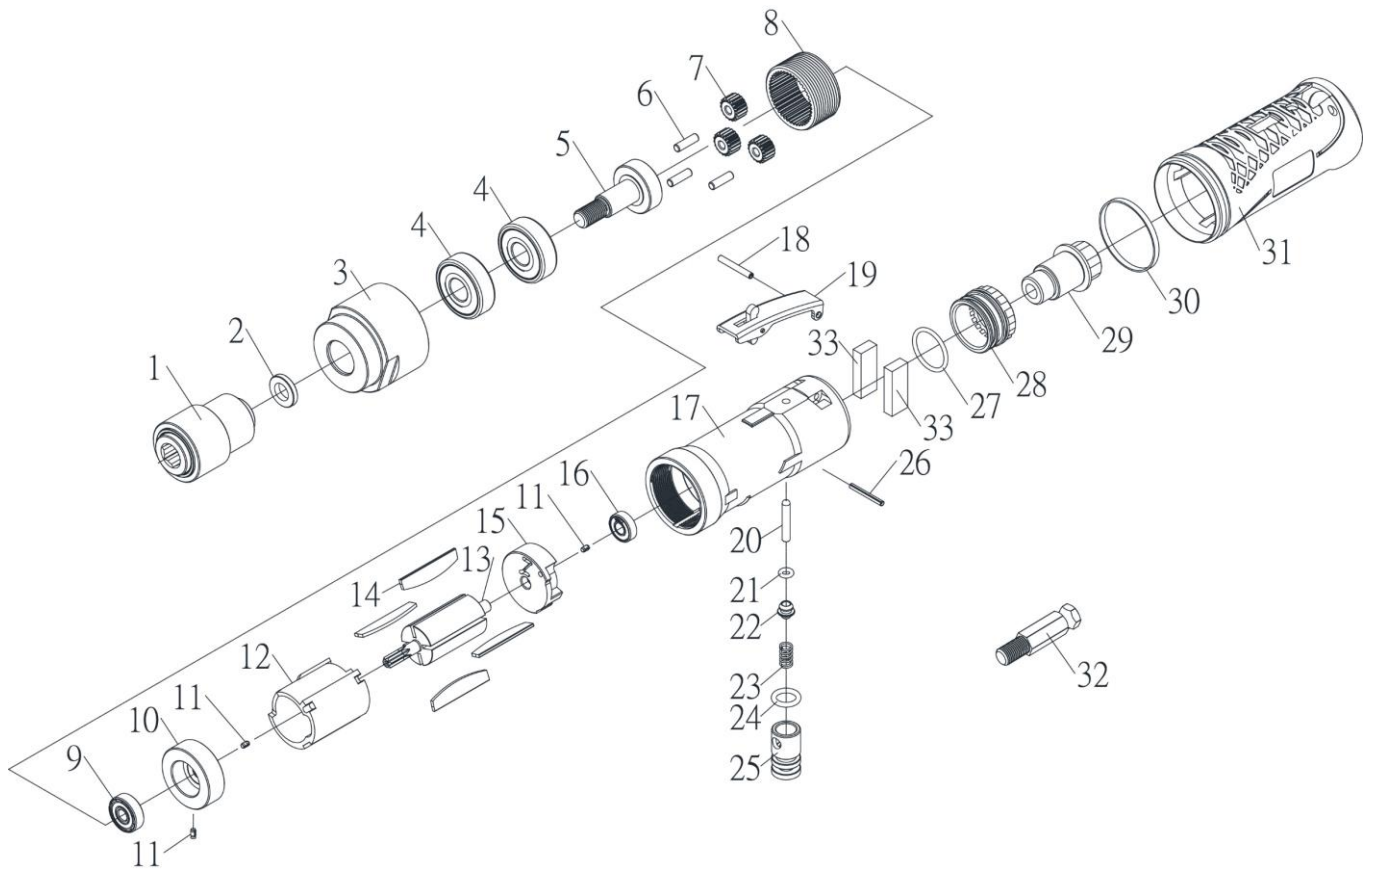

# 7/16" HEX. HEAVY DUTY AIR TIRE BUFFER

5343

INDEX NO.	DESCRIPTION	REQ'D NO.	INDEX NO.	DESCRIPTION	REQ'D NO.
01	Quick Chuck	1	18	Spring Pin	1
02	Chuck Spacer	1	19	Safety Lever	1
03	Bearing Housing	1	20	Valve Shaft	1
04	Ball Bearing	2	21	O-Ring	1
05	Planet Carrier	1	22	Throttle Valve	1
06	Needle Spindle	3	23	Valve Spring	1
07	Planet Gear	3	24	O-Ring	1
08	Internal Gear	1	25	Air Regulator	1
09	Ball Bearing	1	26	Spring Pin	1
10	Front End Plate	1	27	O-Ring	1
11	Spring Pin	3	28	Exhaust Sleeve	1
12	Cylinder	1	29	Inlet Bushing	1
13	Rotor	1	30	Rubber Band	1
14	Rotor Blade	4	31	Housing Cover	1
15	Rear End Plate	1	32	Adapter	1
16	Ball Bearing	1	33	Muffler	2
17	Motor Housing	1			