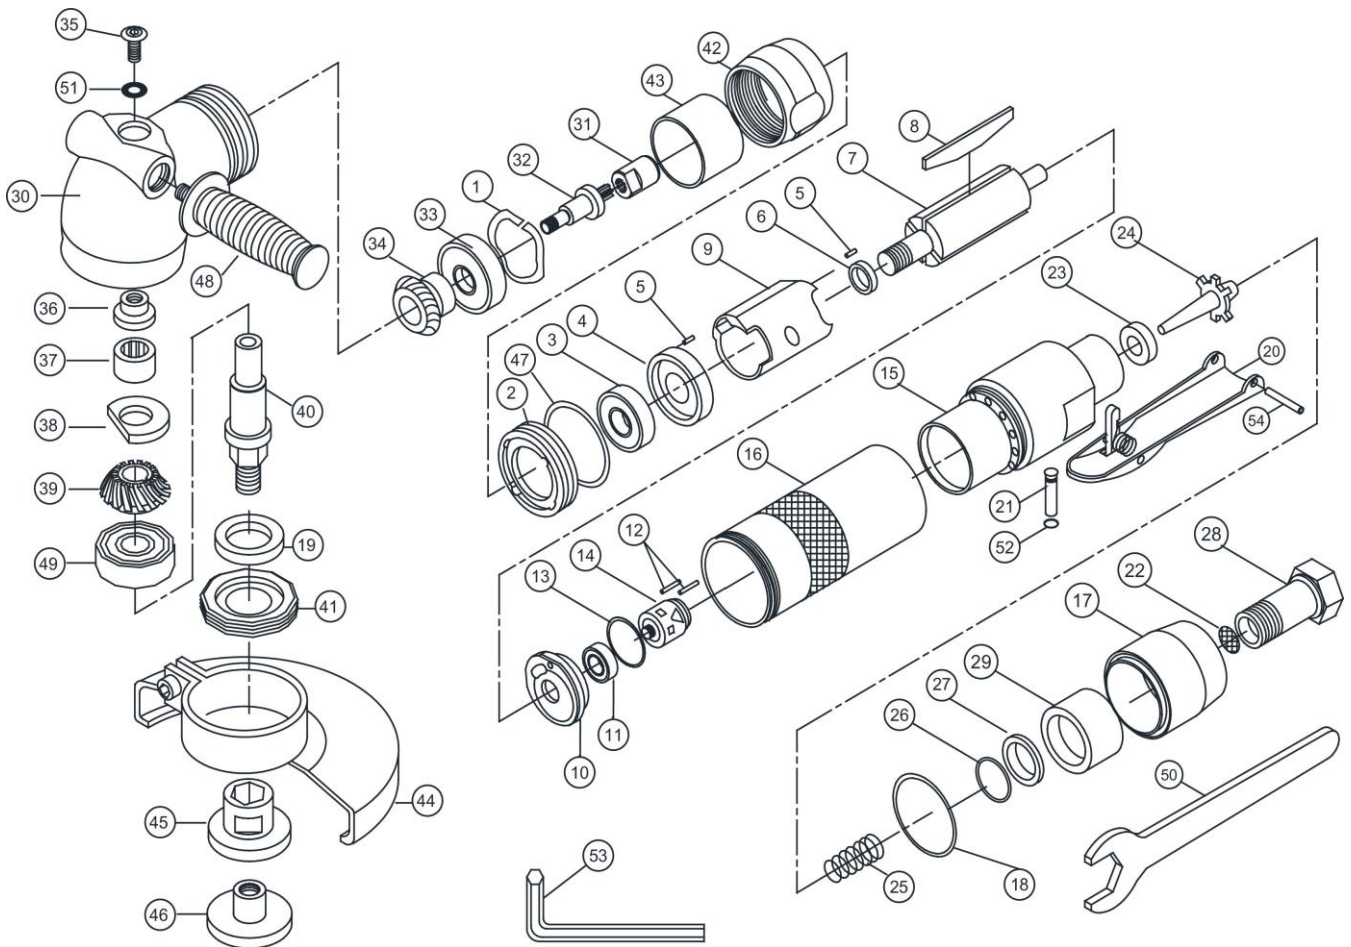

4" SUPER DUTY AIR ANGLE GRINDER W/GOVERNOR

6824A

INDEX NO.	DESCRIPTION	REQ'D NO.	INDEX NO.	DESCRIPTION	REQ'D NO.
01	Wave Spring	1	28	Inlet	1
02	Adapter	1	29	Felt	1
03	Bearing	1	30	Angle Housing	1
04	Front Bearing Plate	1	31	Coupling Insert	1
05	Pin	2	32	Adapter	1
06	Spacer	1	33	Bearing	1
07	Rotor	1	34	Pinion	1
08	Blade	4	35	Screw	1
09	Cylinder	1	36	Gear Oil Plate	1
10	Rear Bearing Plate	1	37	Bearing	1
11	Bearing	1	38	Wick	1
12	Pin	2	39	Bevel Gear	1
13	Gasket	1	40	Spindle	1
14	Governor Assembly	1	41	Retainer	1
15	Throttle Housing	1	42	Lock Ring	1
16	Housing	1	43	Spacer	1
17	Rear Silencer	1	44	Wheel Guard Assembly	1
18	O-Ring	1	45	Rear Flange	1
19	Felt	1	46	Front Flange	1
20	Safety Lever Assembly	1	47	O-Ring	1
21	Valve Stem	1	48	Side Handle	1
22	Screens	1	49	Bearing	1
23	Valve Seat	1	50	19mm Spanner (Cap Nut)	1
24	Tip Valve	1	51	O-Ring	1
25	Spring	1	52	O-Ring	1
26	O-Ring	1	53	1/4" Hex. Wrench	1
27	Spacer	1	54	Pin	1