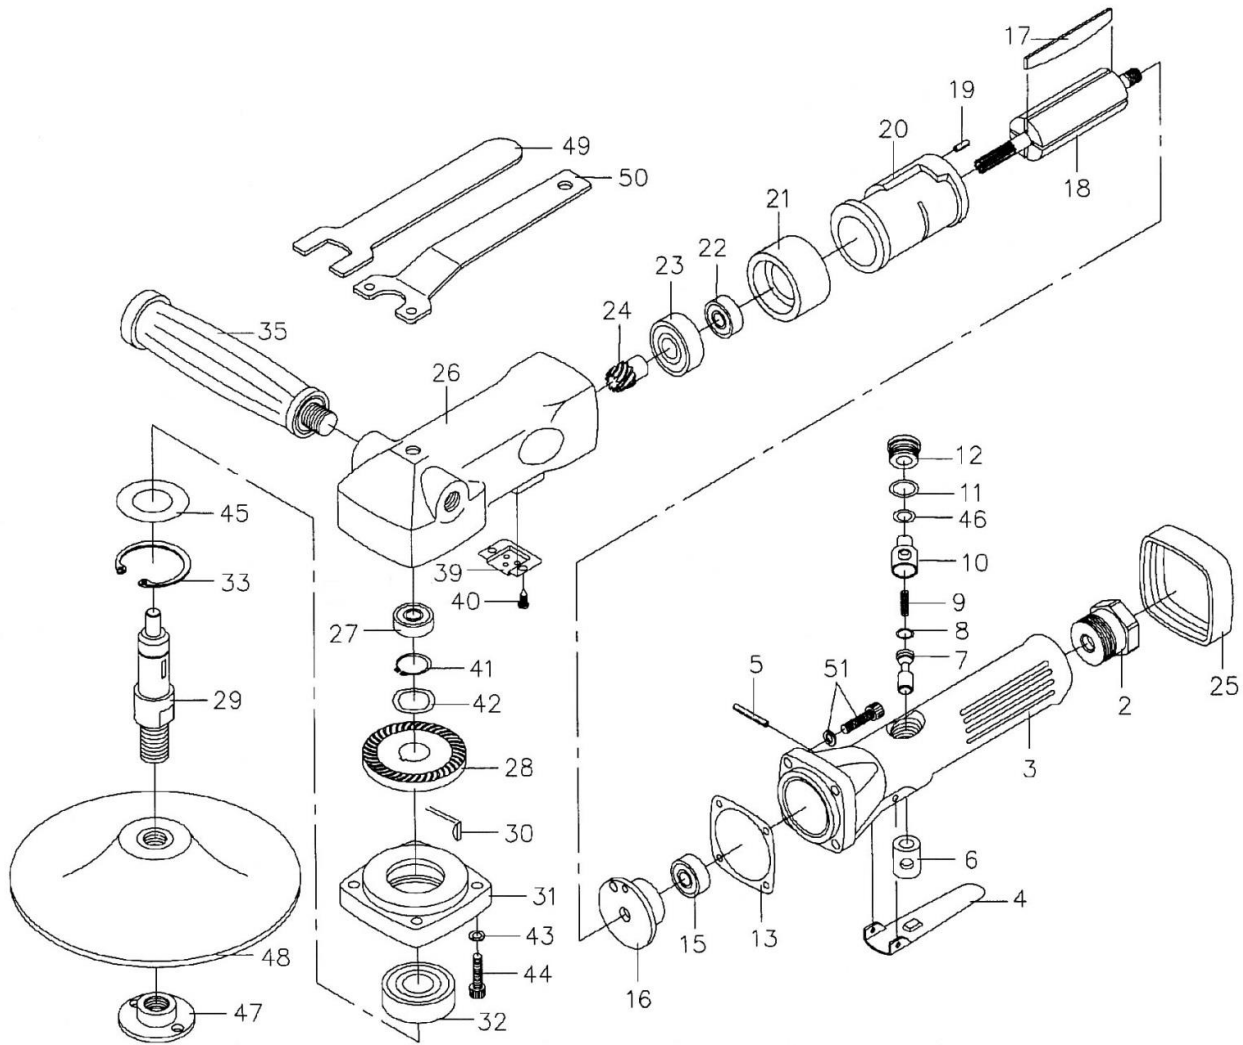

HEAVY DUTY AIR ANGLE SANDER

6851

INDEX NO.	DESCRIPTION	REQ'D NO.	INDEX NO.	DESCRIPTION	REQ'D NO.
02	Air Inlet	1	26	Motor Housing	1
03	Housing	1	27	Bearing	1
04	Lever	1	28	Bevel Gear	1
05	Lever Pin	1	29	Spindle	1
06	Valve Bushing	1	30	Woodruff Key	1
07	Valve Stem	1	31	Housing Cap	1
08	O-Ring	1	32	Bearing	1
09	Valve Spring	1	33	Retaining Ring	1
10	Air Controller	1	35	Handle	1
11	O-Ring	1	39	Exhaust Deflector	1
12	Plug	1	40	Screw	2
13	Gasket	1	41	Retaining Ring	1
15	Bearing	1	42	Wave Washer	1
16	Rear End Plate	1	43	Spring Washer	4
17	Rotor Blade	4	44	Screw	4
18	Rotor	1	45	Wave Washer	1
19	Spring Pin	1	46	O-Ring	1
20	Cylinder	1	47	Lock Nut	1
21	Front End Plate	1	48	7" Sanding Pad	1
22	Bearing	1	49	Wrench	1
23	Bearing	1	50	Wrench	1
24	Pinion	1	51	Screw	4
25	Housing Band	1			