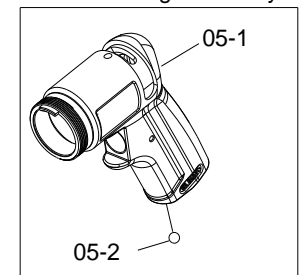

# 1/4" HEX. SUPER DUTY AIR SCREWDRIVER

NO.31  
Planet Gear Assembly

NO.37  
Planet Gear Assembly

NO.05  
Motor Housing Assembly

3281

INDEX NO.	DESCRIPTION	REQ'D NO.	INDEX NO.	DESCRIPTION	REQ'D NO.
01	Air Inlet	1	25	Front End Plate	1
02	O-Ring	1	26	Ball Bearing	1
03	Exhaust Deflector	1	27	Ball Bearing	3
04	Washer	1	28	Steel Ball	1
★ 05	Housing Assembly ( incl.05-1.05-2 )	1	29	Spring	1
● 05-1	Motor Housing	1	30	Main Gear	1
● 05-2	Steel Ball	1	★ 31	Planet Gear Assembly { incl.31-1.31-2 ( 3 ) }	3
06	Muffler Element	1	● 31-1	Planet Gear	3
07	Pin	1	● 31-2	Bushing	6
08	O-Ring	2	32	Pin	6
09	Throttle Valve Seat	1	33	Work Spinder	1
10	O-Ring	1	★ 34	Gear Housing Assembly ( incl.35)	1
11	Valve Stem	1	● 35	Grease Fitting	1
12	Spring	1	36	Retainer	1
13	Trigger	1	★ 37	Planet Gear Assembly { incl.37-1.31-2 ( 3 ) }	3
14	O-Ring	1	● 37-1	Planet Gear	3
15	O-Ring	2	38	Work Spinder	1
16	Reverse Valve	1	39	Steel Ball	1
17	Reverse Valve Knob	1	40	Ball Bearing	1
18	Screw	1	41	Bearing Washer	1
19	Ball Bearing	1	42	Release Sleeve	1
20	Rear End Plate	1	43	Spring	1
21	Rotor	1	44	Washer	1
22	Rotor Blade	5	45	Retainer	1
23	Cylinder	1	TK	Tune-Up Kit { incl.2.6.8 ( 2 ).10.12.14.15 ( 2 ).22 ( 5 ).28.29.39.43 }	
24	Spring Pin	2			