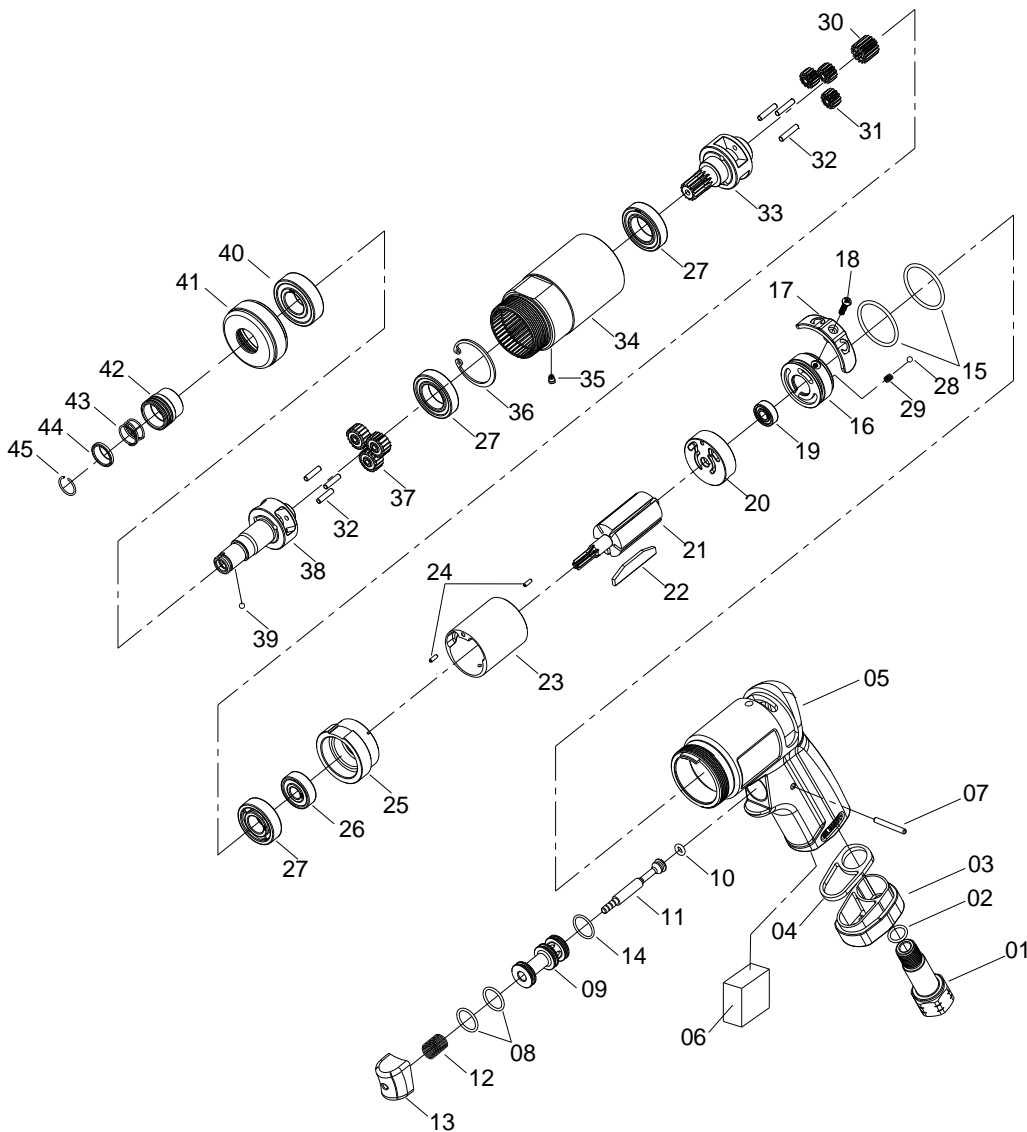

# 1/4" HEX. SUPER DUTY AIR SCREWDRIVER

NO.31  
Planet Gear Assembly

NO.37  
Planet Gear Assembly

NO.05  
Motor Housing Assembly

3281

INDEX NO.	DESCRIPTION	REQ'D NO.	INDEX NO.	DESCRIPTION	REQ'D NO.
01	Air Inlet	1	25	Front End Plate	1
02	O-Ring	1	26	Ball Bearing	1
03	Exhaust Deflector	1	27	Ball Bearing	3
04	Washer	1	28	Steel Ball	1
★ 05	Housing Assembly ( incl.05-1.05-2 )	1	29	Spring	1
● 05-1	Motor Housing	1	30	Main Gear	1
● 05-2	Steel Ball	1	★ 31	Planet Gear Assembly { incl.31-1.31-2 ( 3 ) }	3
06	Muffler Element	1	● 31-1	Planet Gear	3
07	Pin	1	● 31-2	Bushing	6
08	O-Ring	2	32	Pin	6
09	Throttle Valve Seat	1	33	Work Spinder	1
10	O-Ring	1	★ 34	Gear Housing Assembly ( incl.35)	1
11	Valve Stem	1	● 35	Grease Fitting	1
12	Spring	1	36	Retainer	1
13	Trigger	1	★ 37	Planet Gear Assembly { incl.37-1.31-2 ( 3 ) }	3
14	O-Ring	1	● 37-1	Planet Gear	3
15	O-Ring	2	38	Work Spinder	1
16	Reverse Valve	1	39	Steel Ball	1
17	Reverse Valve Knob	1	40	Ball Bearing	1
18	Screw	1	41	Bearing Washer	1
19	Ball Bearing	1	42	Release Sleeve	1
20	Rear End Plate	1	43	Spring	1
21	Rotor	1	44	Washer	1
22	Rotor Blade	5	45	Retainer	1
23	Cylinder	1	TK	Tune-Up Kit { incl.2.6.8 ( 2 ).10.12.14.15 ( 2 ).22 ( 5 ).28.29.39.43 }	
24	Spring Pin	2			