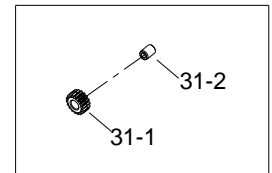

# 1/4" HEX. SUPER DUTY AIR SCREWDRIVER

NO.31  
Planet Gear Assembly

NO.37  
Planet Gear Assembly

NO.05  
Motor Housing Assembly

3281

INDEX NO.	DESCRIPTION	REQ'D NO.	INDEX NO.	DESCRIPTION	REQ'D NO.
01	Air Inlet	1	25	Front End Plate	1
02	O-Ring	1	26	Ball Bearing	1
03	Exhaust Deflector	1	27	Ball Bearing	3
04	Washer	1	28	Steel Ball	1
★ 05	Housing Assembly ( incl.05-1.05-2 )	1	29	Spring	1
● 05-1	Motor Housing	1	30	Main Gear	1
● 05-2	Steel Ball	1	★ 31	Planet Gear Assembly { incl.31-1.31-2 ( 3 ) }	3
06	Muffler Element	1	● 31-1	Planet Gear	3
07	Pin	1	● 31-2	Bushing	6
08	O-Ring	2	32	Pin	6
09	Throttle Valve Seat	1	33	Work Spinder	1
10	O-Ring	1	★ 34	Gear Housing Assembly ( incl.35)	1
11	Valve Stem	1	● 35	Grease Fitting	1
12	Spring	1	36	Retainer	1
13	Trigger	1	★ 37	Planet Gear Assembly { incl.37-1.31-2 ( 3 ) }	3
14	O-Ring	1	● 37-1	Planet Gear	3
15	O-Ring	2	38	Work Spinder	1
16	Reverse Valve	1	39	Steel Ball	1
17	Reverse Valve Knob	1	40	Ball Bearing	1
18	Screw	1	41	Bearing Washer	1
19	Ball Bearing	1	42	Release Sleeve	1
20	Rear End Plate	1	43	Spring	1
21	Rotor	1	44	Washer	1
22	Rotor Blade	5	45	Retainer	1
23	Cylinder	1	TK	Tune-Up Kit { incl.2.6.8 ( 2 ).10.12.14.15 ( 2 ).22 ( 5 ).28.29.39.43 }	
24	Spring Pin	2			