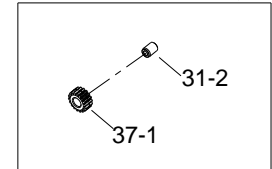

# 1/4" HEX. SUPER DUTY AIR SCREWDRIVER

NO.31  
Planet Gear Assembly

NO.37  
Planet Gear Assembly

NO.05  
Motor Housing Assembly

3281

INDEX NO.	DESCRIPTION	REQ'D NO.	INDEX NO.	DESCRIPTION	REQ'D NO.
01	Air Inlet	1	25	Front End Plate	1
02	O-Ring	1	26	Ball Bearing	1
03	Exhaust Deflector	1	27	Ball Bearing	3
04	Washer	1	28	Steel Ball	1
★ 05	Housing Assembly ( incl.05-1.05-2 )	1	29	Spring	1
● 05-1	Motor Housing	1	30	Main Gear	1
● 05-2	Steel Ball	1	★ 31	Planet Gear Assembly { incl.31-1.31-2 ( 3 ) }	3
06	Muffler Element	1	● 31-1	Planet Gear	3
07	Pin	1	● 31-2	Bushing	6
08	O-Ring	2	32	Pin	6
09	Throttle Valve Seat	1	33	Work Spinder	1
10	O-Ring	1	★ 34	Gear Housing Assembly ( incl.35)	1
11	Valve Stem	1	● 35	Grease Fitting	1
12	Spring	1	36	Retainer	1
13	Trigger	1	★ 37	Planet Gear Assembly { incl.37-1.31-2 ( 3 ) }	3
14	O-Ring	1	● 37-1	Planet Gear	3
15	O-Ring	2	38	Work Spinder	1
16	Reverse Valve	1	39	Steel Ball	1
17	Reverse Valve Knob	1	40	Ball Bearing	1
18	Screw	1	41	Bearing Washer	1
19	Ball Bearing	1	42	Release Sleeve	1
20	Rear End Plate	1	43	Spring	1
21	Rotor	1	44	Washer	1
22	Rotor Blade	5	45	Retainer	1
23	Cylinder	1	TK	Tune-Up Kit { incl.2.6.8 ( 2 ).10.12.14.15 ( 2 ).22 ( 5 ).28.29.39.43 }	
24	Spring Pin	2			