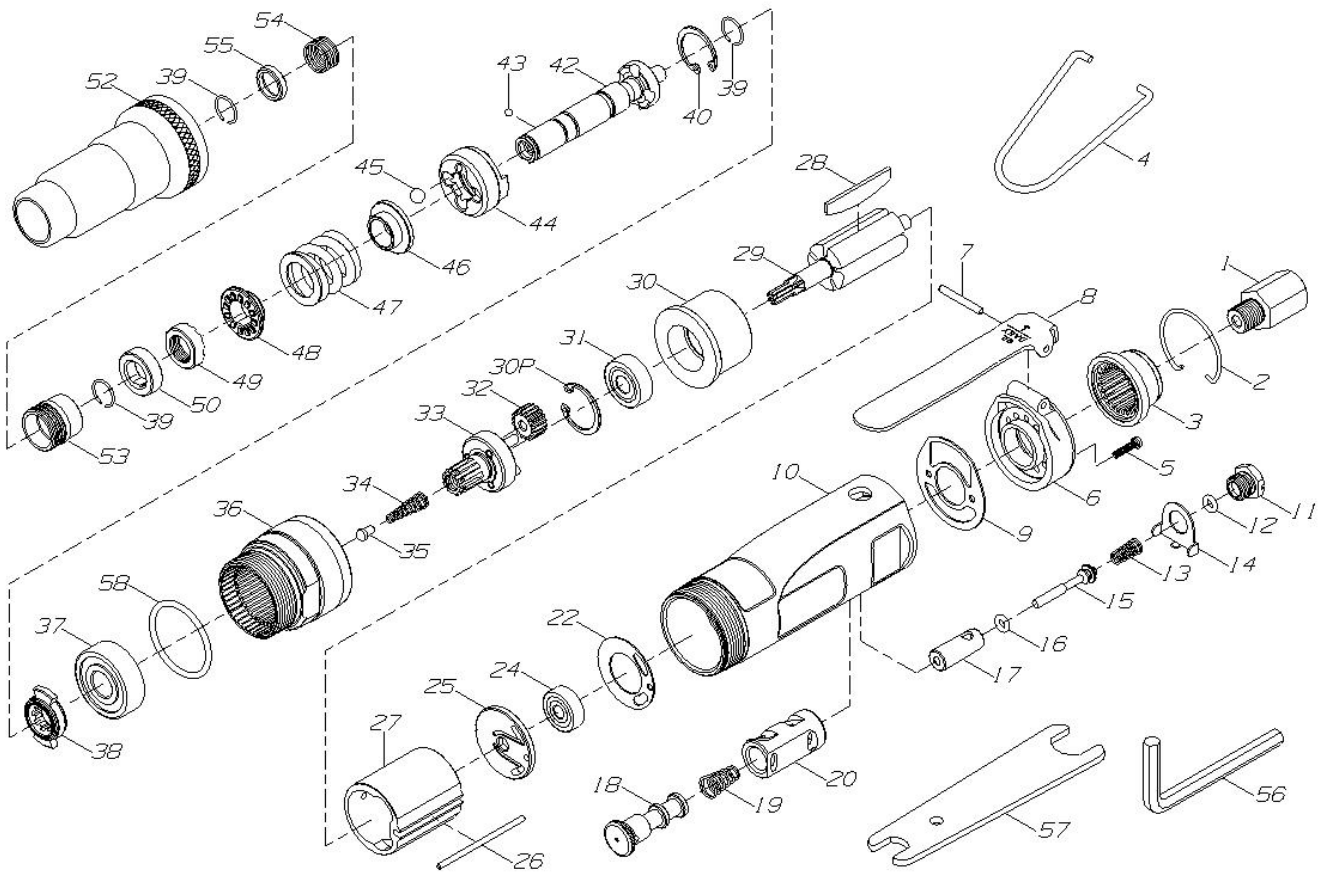

1/4" HEX. STRAIGHT REVERSIBLE CUSHION SCREWDRIVER

3211

INDEX NO.	DESCRIPTION	REQ'D NO.	INDEX NO.	DESCRIPTION	REQ'D NO.
01	Inlet Bushing	1	30	Front End Plate	1
02	Circlip	1	30P	Retaining Ring	1
03	Deflector	1	31	Ball Bearing	1
04	Hanger	1	32	Planet Gear	3
05	Screw	2	33	Planet Carrier	1
06	Housing Cap	1	34	Spring	1
07	Pin	1	35	Spring Guide	1
08	Throttle Lever (Standard) Safety Lever (Option)	1	36	Gear Housing	1
09	Housing Gasket	1	37	Ball Bearing	1
10	Motor Housing	1	38	Drive Dog	1
11	Valve Screw	1	39	Retaining Ring	3
12	O-Ring	1	40	Retaining Ring	1
13	Valve Spring	1	42	Cam Spindle	1
14	Reverse Retainer	1	43	Steel Ball	1
15	Valve	1	44	Clutch Carrier	1
16	O-Ring	1	45	Steel Ball	4
17	Valve Bushing	1	46	Ball Seat	1
18	Reverse Valve	1	47	Spring	1
19	Reverse Spring	1	48	Washer	1
20	Reverse Bushing	1	49	Adjusting Nut	1
22	Motor Gasket	1	50	Sleeve Bearing	1
24	Ball Bearing	1	52	Clutch Housing	1
25	Rear End Plate	1	53	Ball Releaser	1
26	Motor Pin	1	54	Spring	1
27	Cylinder (P.M) (Standard) Cylinder (STEEL) (Option)	1	55	Washer	1
28	Rotor Blade	5	56	1/4" Hex. Wrench	1
29	Rotor	1	57	Spanner	1
			58	O-Ring	1