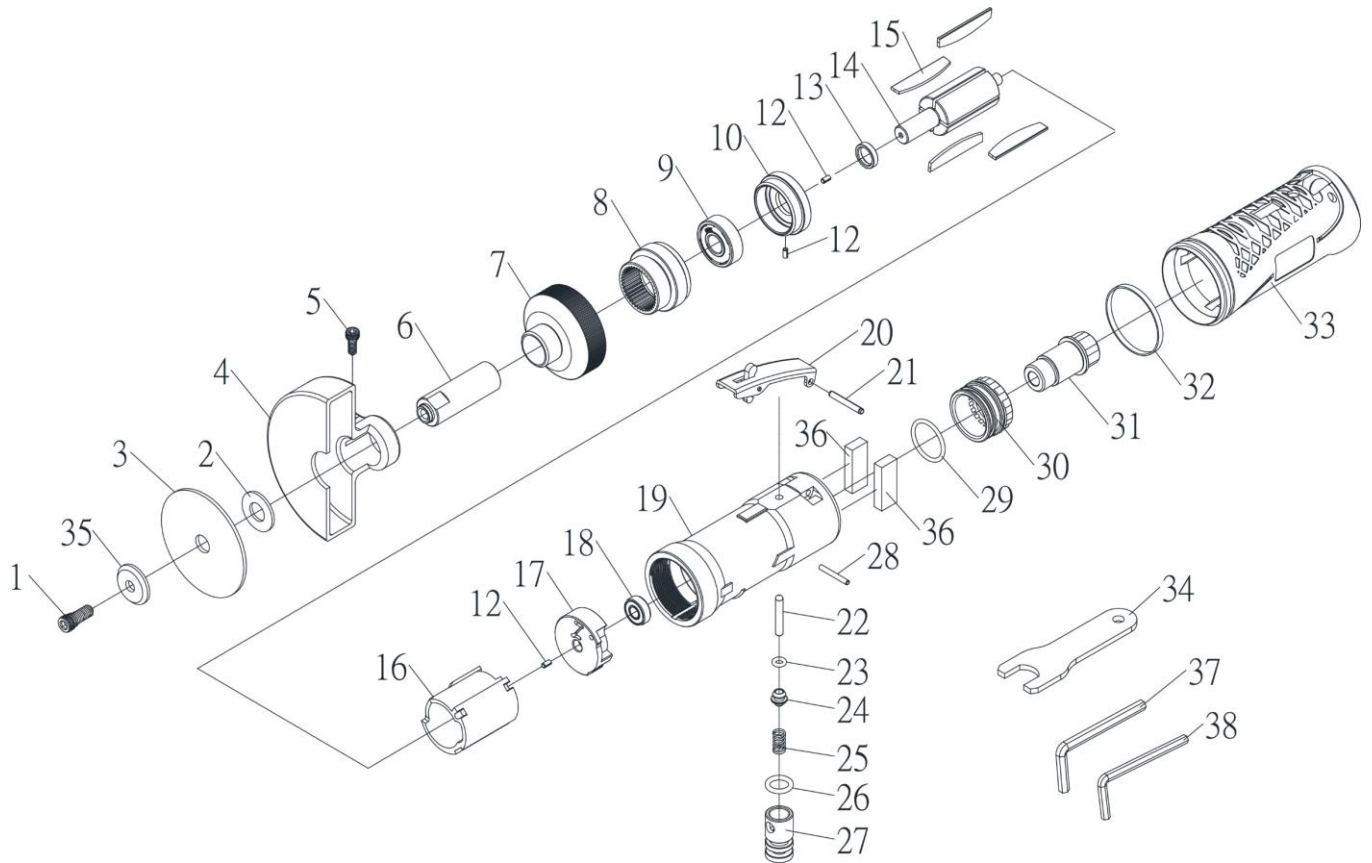

3" HEAVY DUTY AIR CUT OFF TOOL

4442

INDEX NO.	DESCRIPTION	REQ'D NO.	INDEX NO.	DESCRIPTION	REQ'D NO.
01	Hex. Screw	1	21	Spring Pin	1
02	Wheel Washer	1	22	Valve Shaft	1
03	Wheel	1	23	O-Ring	1
04	Wheel Cover	1	24	Throttle Valve	1
05	Cap Screw	1	25	Valve Spring	1
06	Spindle	1	26	O-Ring	1
07	Housing Cap	1	27	Air Regulator	1
08	Lock Ring	1	28	Spring Pin	1
09	Ball Bearing	1	29	O-Ring	1
10	Front End Plate	1	30	Exhaust Sleeve	1
12	Spring Pin	3	31	Inlet Bushing	1
13	Bearing Spacer	1	32	Rubber Band	1
14	Rotor	1	33	Housing Cover	1
15	Rotor Blade	4	34	#14mm Spanner	1
16	Cylinder	1	35	Spacer	1
17	Rear End Plate	1	36	Muffler	2
18	Ball Bearing	1	37	Allen Wrench (3/16")	1
19	Motor Housing	1	38	Hex. Wrench (4mm)	1
20	Safety Lever	1			

0000.00.00

2015.01.21 2016.09.20