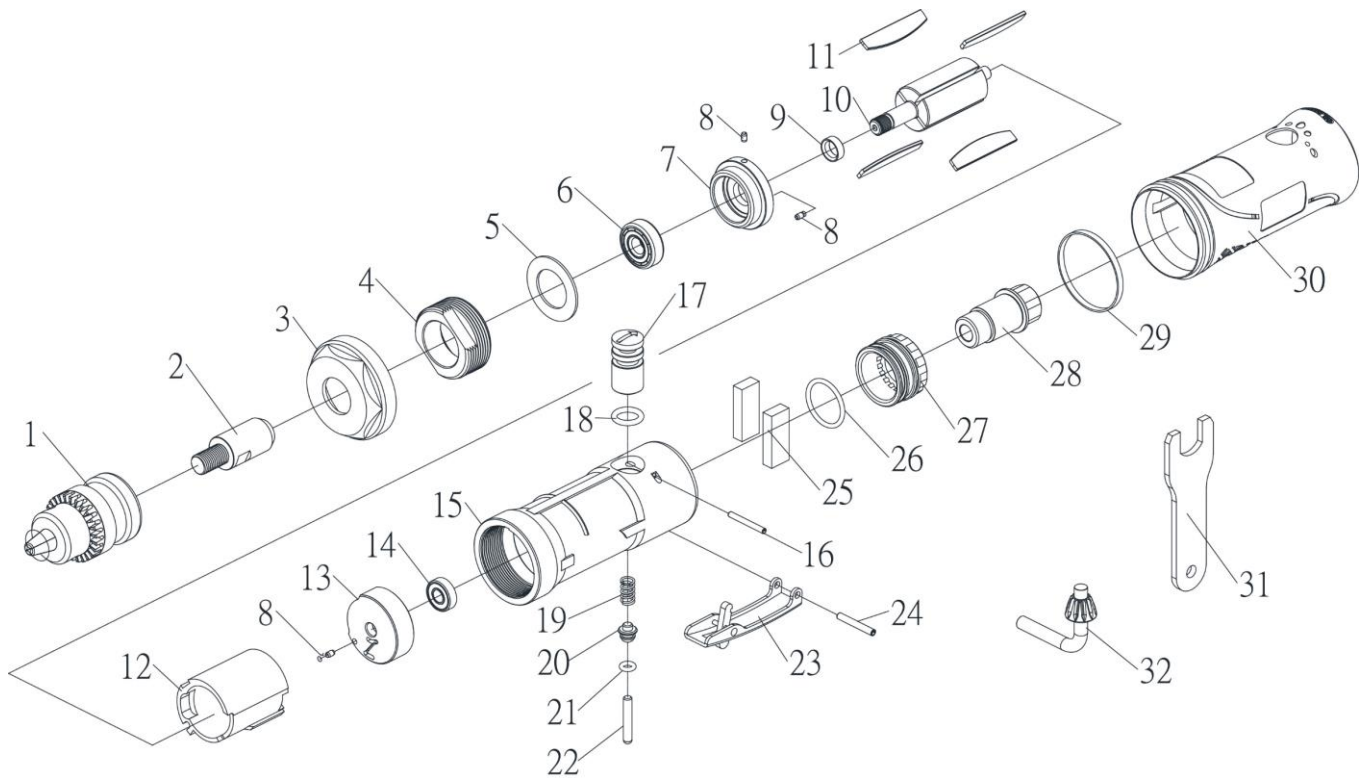

# 3/8" HEAVY DUTY HIGH SPEED AIR TIRE BUFFER

4443

INDEX NO.	DESCRIPTION	REQ'D NO.	INDEX NO.	DESCRIPTION	REQ'D NO.
01	3/8" Drill Chuck	1	17	Air Regulator	1
02	Adapter	1	18	O-Ring	1
03	Coupling Nut	1	19	Valve Spring	1
04	Lock Ring	1	20	Throttle Valve	1
05	Aluminum Spacer	1	21	O-Ring	1
06	Ball Bearing	1	22	Valve Shaft	1
07	Front End Plate	1	23	Safety Lever	1
08	Spring Pin	3	24	Spring Pin	1
09	Bearing Spacer	1	25	Muffler	2
10	Rotor	1	26	O-Ring	1
11	Rotor Blade	4	27	Exhaust Sleeve	1
12	Cylinder	1	28	Inlet Bushing	1
13	Rear End Plate	1	29	Rubber Band	1
14	Ball Bearing	1	30	Housing Cover	1
15	Motor Housing	1	31	#14mm Spanner	1
16	Spring Pin	1	32	Key	1