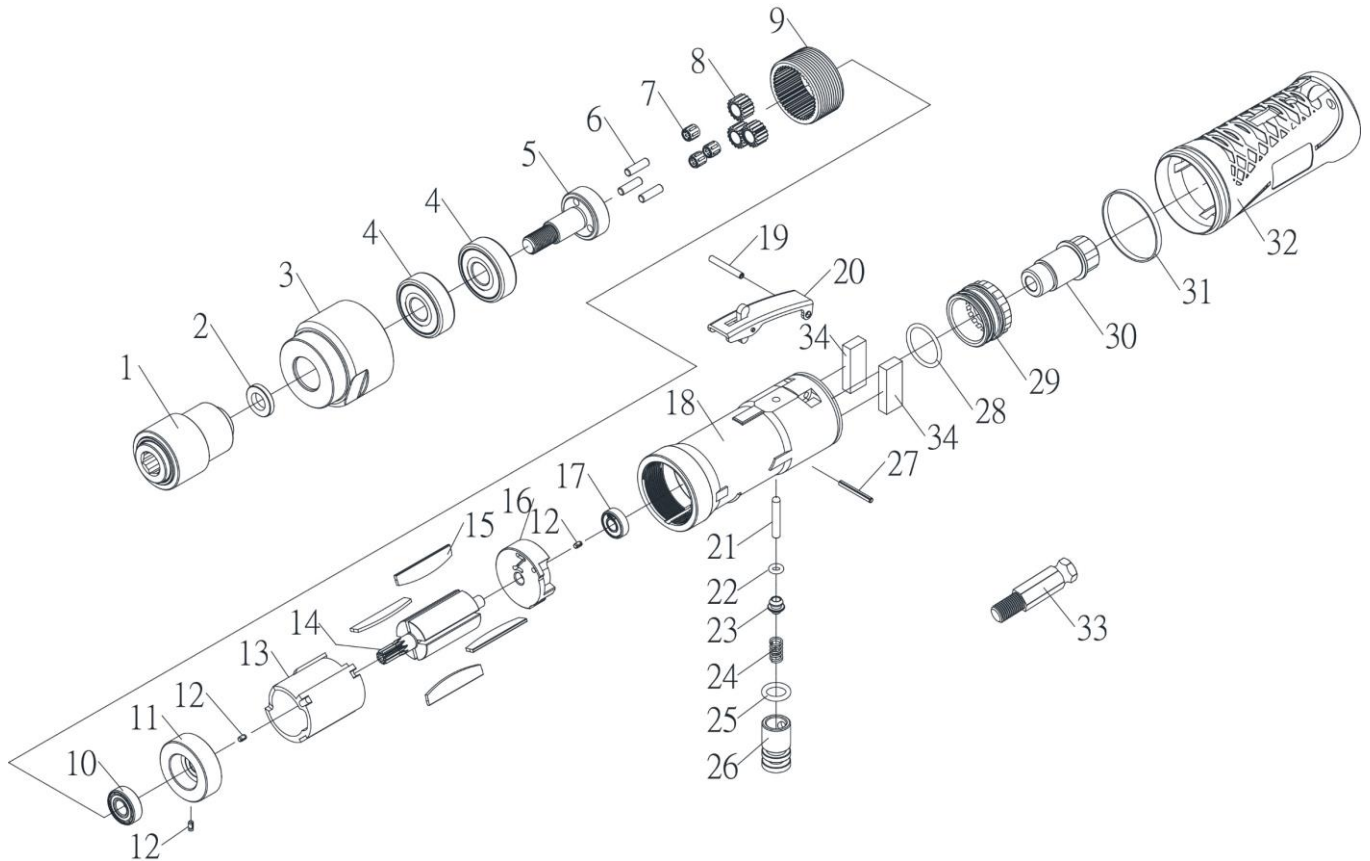

# 7/16" HEX. HEAVY DUTY AIR TIRE BUFFER

5343A

INDEX NO.	DESCRIPTION	REQ'D NO.	INDEX NO.	DESCRIPTION	REQ'D NO.
01	Quick Chuck	1	18	Motor Housing	1
02	Chuck Spacer	1	19	Spring Pin	1
03	Bearing Housing	1	20	Safety Lever	1
04	Ball Bearing	2	21	Valve Shaft	1
05	Planet Carrier	1	22	O-Ring	1
06	Needle Spindle	3	23	Throttle Valve	1
07	Needle Bearing	3	24	Valve Spring	1
08	Pinion	3	25	O-Ring	1
09	Internal Gear	1	26	Air Regulator	1
10	Ball Bearing	1	27	Spring Pin	1
11	Front End Plate	1	28	O-Ring	1
12	Spring Pin	3	29	Exhaust Sleeve	1
13	Cylinder	1	30	Inlet Bushing	1
14	Rotor	1	31	Rubber Band	1
15	Rotor Blade	4	32	Housing Cover	1
16	Rear End Plate	1	33	Adapter	1
17	Ball Bearing	1	34	Muffler	2