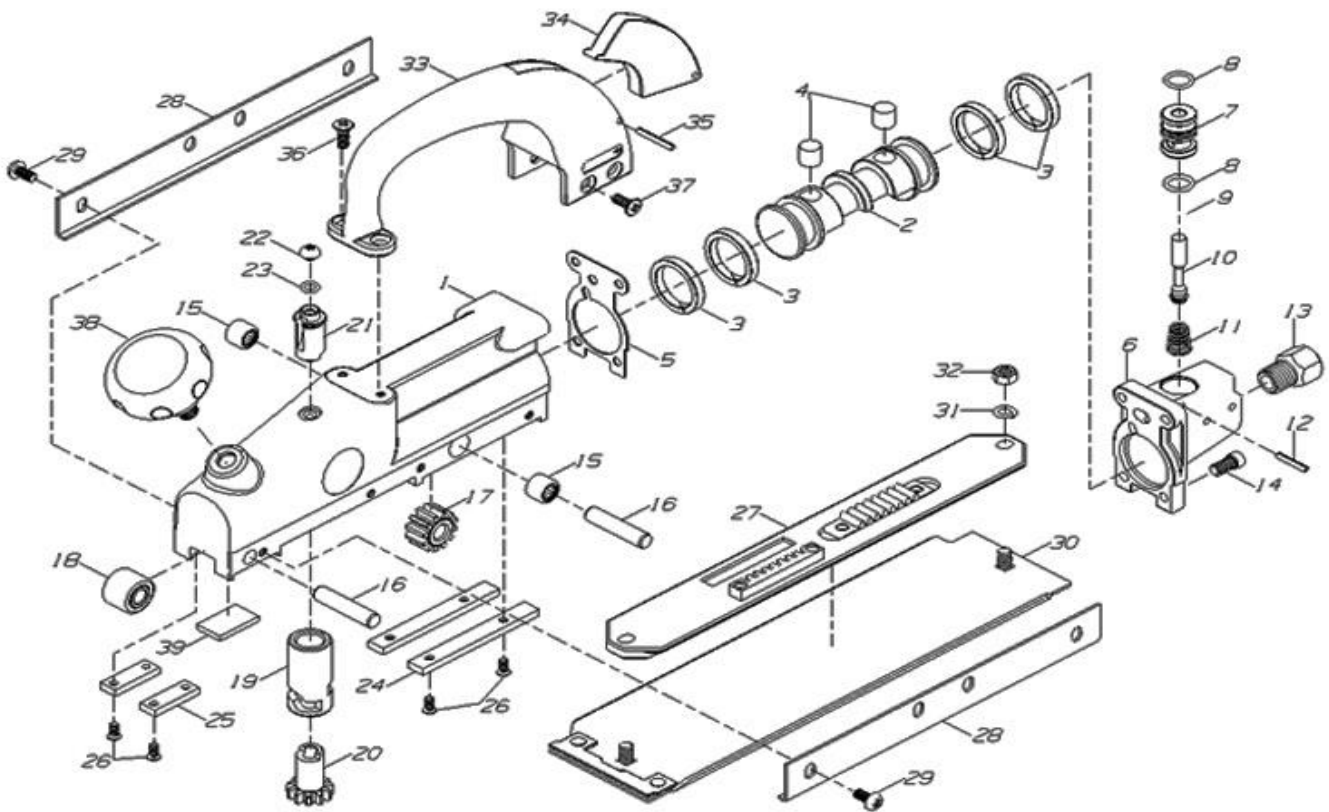

# HEAVY DUTY MINI AIR STRAIGHT-LINE SANDER

6675

INDEX NO.	DESCRIPTION	REQ'D NO.	INDEX NO.	DESCRIPTION	REQ'D NO.
01	Housing Assembly	1	21	Adjusting Shaft	1
02	Piston	1	22	Screw	1
03	Piston Ring	4	23	O-Ring	1
04	Plug	2	24	Wear Plate	2
05	Gasket	1	25	Wear Plate	2
06	Rear Cover	1	26	Screw	8
07	Bushing	1	27	Carrier Plate	1
08	O-Ring	2	28	Strap	2
09	O-Ring	1	29	Screw	8
10	Valve Stem	1	30	Pad	1
11	Spring	1	31	Washer	2
12	Pin	1	32	Nut	2
13	Inlet	1	33	Handle	1
14	Screw	4	34	Trigger	1
15	Bearing	2	35	Pin	1
16	Gear Shaft	2	36	Screw	2
17	Gear	1	37	Screw	4
18	Roller	1	38	Knob	1
19	Valve	1	39	Muffler	1
20	Gear	1			