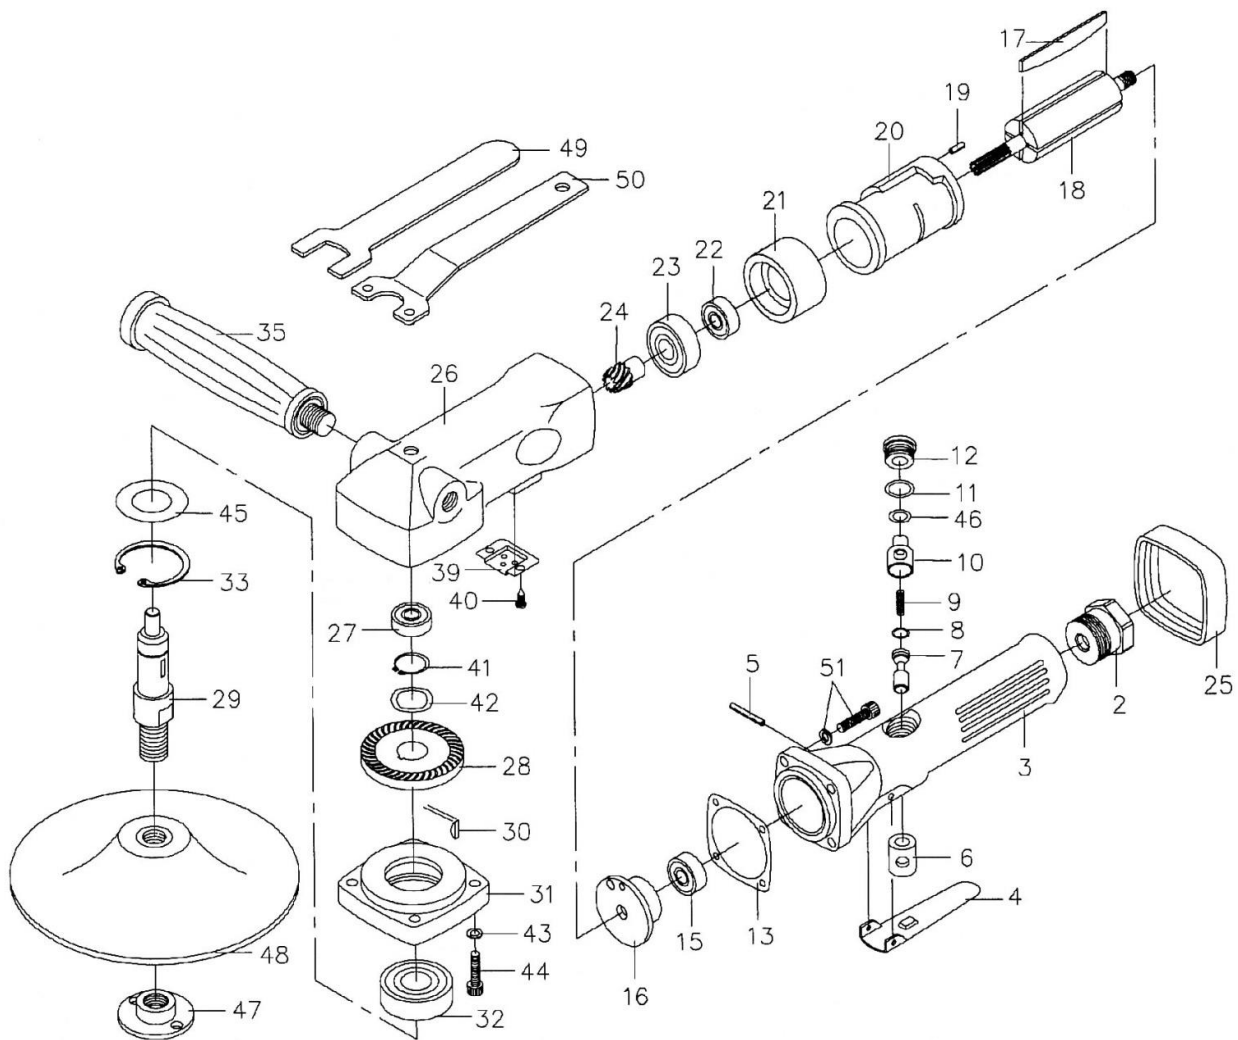

# HEAVY DUTY AIR ANGLE POLISHER

6751

INDEX NO.	DESCRIPTION	REQ'D NO.	INDEX NO.	DESCRIPTION	REQ'D NO.
02	Air Inlet	1	26	Motor Housing	1
03	Housing	1	27	Bearing	1
04	Lever	1	28	Bevel Gear	1
05	Lever Pin	1	29	Spindle	1
06	Valve Bushing	1	30	Woodruff Key	1
07	Valve Stem	1	31	Housing Cap	1
08	O-Ring	1	32	Bearing	1
09	Valve Spring	1	33	Retaining Ring	1
10	Air Controller	1	35	Handle	1
11	O-Ring	1	39	Exhaust Deflector	1
12	Plug	1	40	Screw	2
13	Gasket	1	41	Retaining Ring	1
15	Bearing	1	42	Wave Washer	1
16	Rear End Plate	1	43	Spring Washer	4
17	Rotor Blade	4	44	Screw	4
18	Rotor	1	45	Wave Washer	1
19	Spring Pin	1	46	O-Ring	1
20	Cylinder	1	47	Lock Nut	1
21	Front End Plate	1	48	7" Sanding Pad	1
22	Bearing	1	49	Wrench	1
23	Bearing	1	50	Wrench	1
24	Pinion	1	51	Screw	4
25	Housing Band	1			