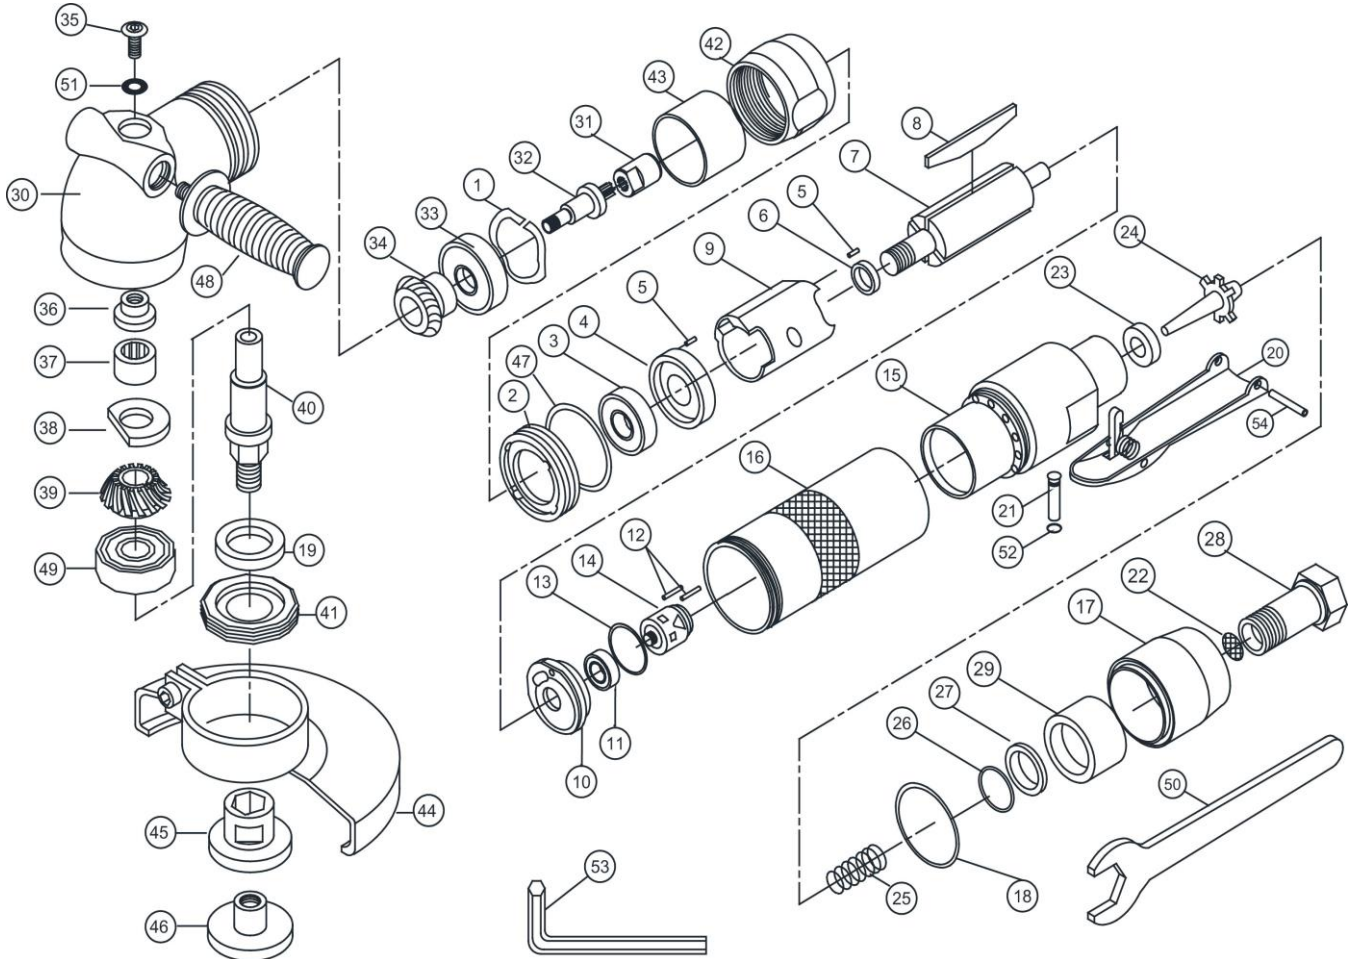

# 4" SUPER DUTY AIR ANGLE GRINDER W/GOVERNOR

6824

INDEX NO.	DESCRIPTION	REQ'D NO.	INDEX NO.	DESCRIPTION	REQ'D NO.
01	Wave Spring	1	28	Inlet	1
02	Adapter	1	29	Felt	1
03	Bearing	1	30	Angle Housing	1
04	Front Bearing Plate	1	31	Coupling Insert	1
05	Pin	2	32	Adapter	1
06	Spacer	1	33	Bearing	1
07	Rotor	1	34	Pinion	1
08	Blade	4	35	Screw	1
09	Cylinder	1	36	Gear Oil Plate	1
10	Rear Bearing Plate	1	37	Bearing	1
11	Bearing	1	38	Wick	1
12	Pin	2	39	Bevel Gear	1
13	Gasket	1	40	Spindle	1
14	Governor Assembly	1	41	Retainer	1
15	Throttle Housing	1	42	Lock Ring	1
16	Housing	1	43	Spacer	1
17	Rear Silencer	1	44	Wheel Guard Assembly	1
18	O-Ring	1	45	Rear Flange	1
19	Felt	1	46	Front Flange	1
20	Safety Lever Assembly	1	47	O-Ring	1
21	Valve Stem	1	48	Side Handle	1
22	Screens	1	49	Bearing	1
23	Valve Seat	1	50	19mm Spanner (Cap Nut)	1
24	Tip Valve	1	51	O-Ring	1
25	Spring	1	52	O-Ring	1
26	O-Ring	1	53	1/4" Hex. Wrench	1
27	Spacer	1	54	Pin	1