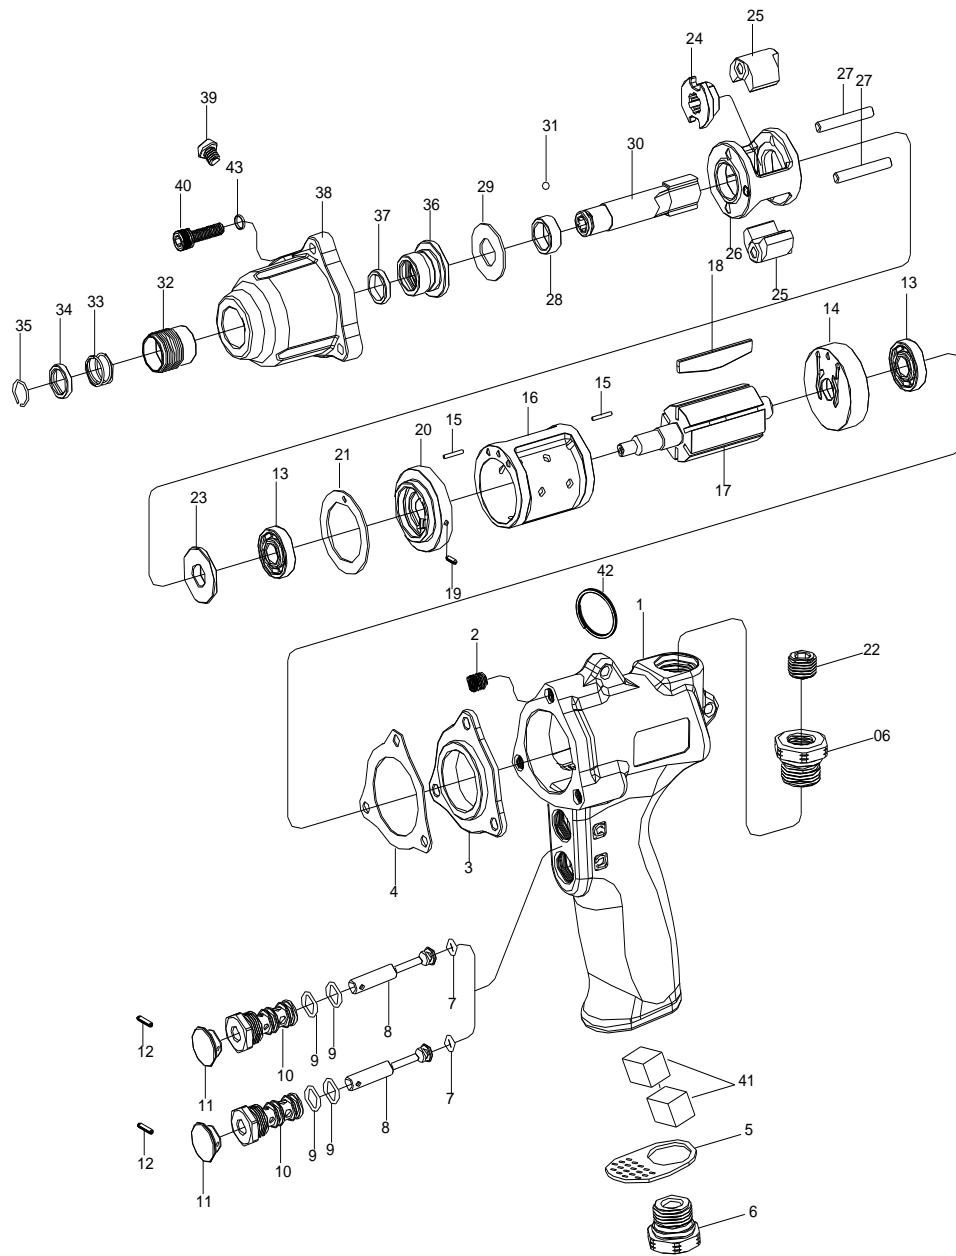

# 1/4" HEX. SUPER DUTY. SCREWDRIVE

## 3290-P-QL

INDEX NO.	DESCRIPTION	REQ'D NO.	INDEX NO.	DESCRIPTION	REQ'D NO.
1	Motor Housing	1	23	Spacer	1
2	Heli-Coil	3	24	Hammer cam	1
3	Hammer Case Pivot	1	25	Hammer	2
4	Gasket	1	26	Hammer Frame	1
5	Exhaust Deflector	1	27	Hammer Pin	2
6	Air Inlet	2	28	Axle Bushing	1
7	O-Ring	2	29	Washer	1
8	Throttle Valve Plunger	2	30	Standard Anvil	1
9	O-Ring	4	31	Steel Ball	1
10	Valve Bushing	2	32	Release Sleeve	1
11	Trigger	2	33	Spring	1
12	Spring pin	2	34	Washer	1
13	Ball Bearing	2	35	Socket Retainer	1
14	Rear End Plate	1	36	Bushing	1
15	Spring pin	2	37	Felt Ring	1
16	Cylinder	1	38	Hammer Case	1
17	Rotor	1	39	Screw	1
18	Rotor Blade	6	40	Screw	3
19	Spring pin	1	41	Exhaust Element	2
20	Front End Plate	1	42	Hanger	1
21	Gasket	1	43	Washer	3
22	Set Screw	1	TK	Tune-Up Kit { 7 ( 2 ), 9 ( 4 ), 13 ( 2 ), 18 ( 6 ), 33, 35. }	

★ Must be Purchased in Assembly Set

● Recommended not to be purchased alone due to assembly diffic

PA1-03290-QL-03

20110704R2