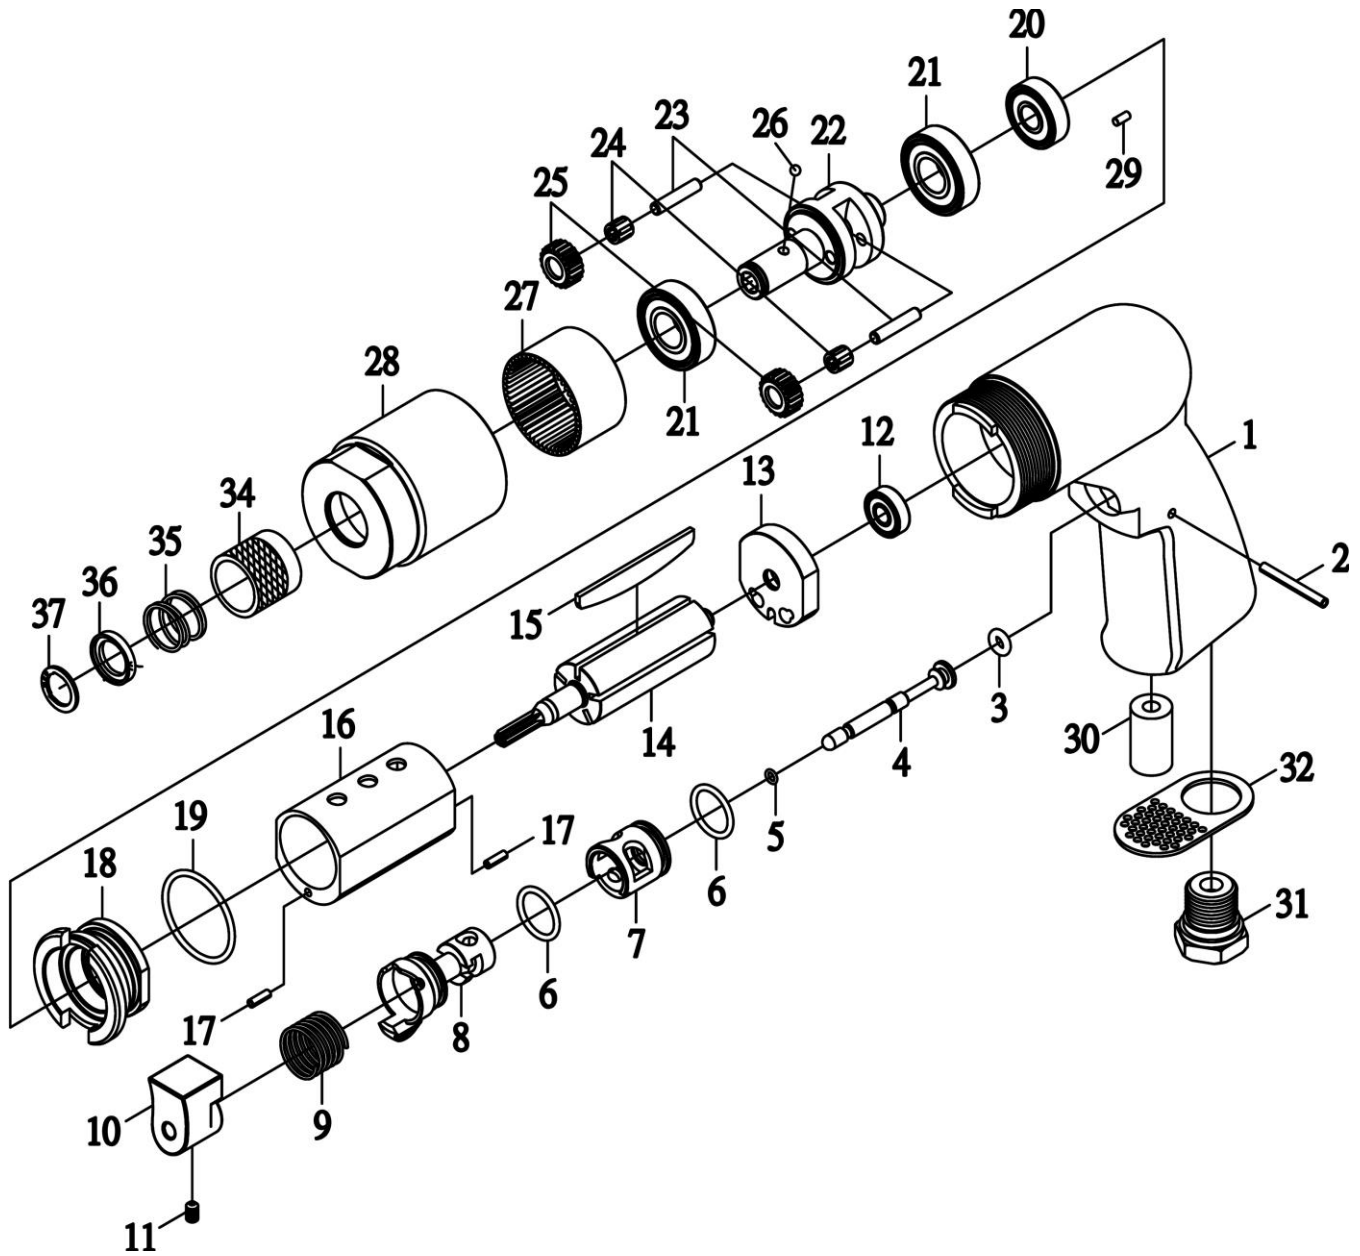

1/4" HEX. HEAVY DUTY AIR SCREWDRIVER

3251

INDEX NO.	DESCRIPTION	REQ'D NO.	INDEX NO.	DESCRIPTION	REQ'D NO.
01	Housing	1	19	O-Ring	1
02	Pin	1	20	Ball Bearing	1
03	O-Ring	1	21	Ball Bearing	2
04	Valve Stem	1	22	Gear Cage	1
05	O-Ring	1	23	Pin	2
06	O-Ring	2	24	Needle Roller	2
07	Sleeve Valve	1	25	Gear	2
08	Valve Bushing	1	26	Ball Steel	1
09	Spring	1	27	Internal Gear	1
10	Trigger	1	28	Gear Housing	1
11	Set Screw	1	29	Pin	1
12	Ball Bearing	1	30	Felt	1
13	Rear End Plate	1	31	Throttle Valve Plug	1
14	Rotor	1	32	Muffer Retainer	1
15	Rotor Blade	5	34	Retainer-Ball	1
16	Cylinder	1	35	Spring	1
17	Pin	2	36	Ring-Guide	1
18	Front End Plate	1	37	Ring-Retaining	1