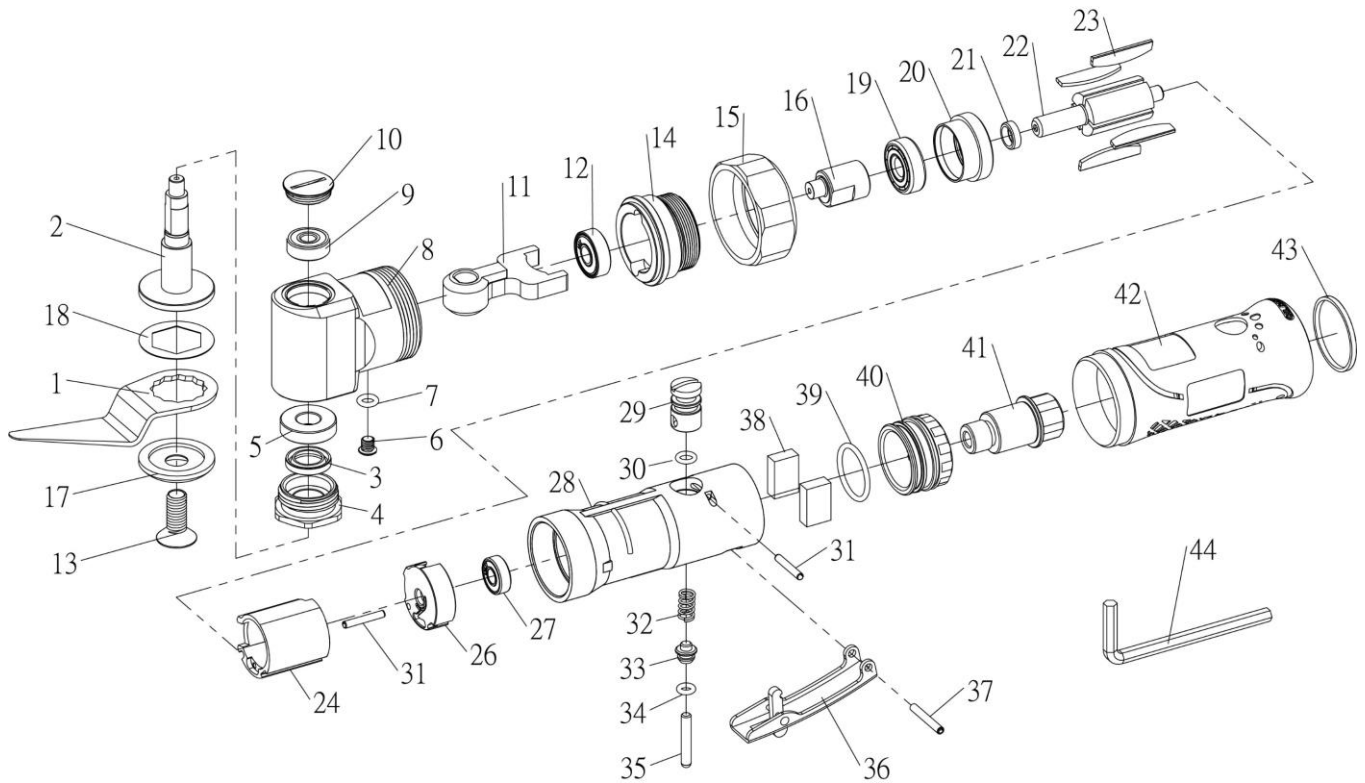

HEAVY DUTY MINI AIR WINDOW CUTTER

4341

INDEX NO.	DESCRIPTION	REQ'D NO.	INDEX NO.	DESCRIPTION	REQ'D NO.
01	Blade	1	23	Rotor Blade	4
02	Spindle Drive	1	24	Cylinder	1
03	Oil Seal	1	26	Rear End Plate	1
04	Nut Clamp	1	27	Ball Bearing	1
05	Ball Bearing	1	28	Motor Housing	1
06	Screw	1	29	Air Regulator	1
07	O-Ring	1	30	O-Ring	1
08	Head	1	31	Spring Pin	2
09	Ball Bearing	1	32	Valve Spring	1
10	Plug	1	33	Throttle Valve	1
11	Fork Drive	1	34	O-Ring	1
12	Ball Bearing	1	35	Valve Shaft	1
13	Screw	1	36	Safety Lever	1
14	Lock Ring	1	37	Spring Pin	1
15	Nut Clamp	1	38	Muffler	2
16	Shaft Crank	1	39	O-Ring	1
17	Retainer	1	40	Exhaust Sleeve	1
18	Packing	1	41	Inlet Bushing	1
19	Ball Bearing	1	42	Housing Cover	1
20	Front End Plate	1	43	Rubber Band	1
21	Bearing Spacer	1	44	Allen Wrench(3/16")	1
22	Rotor	1			