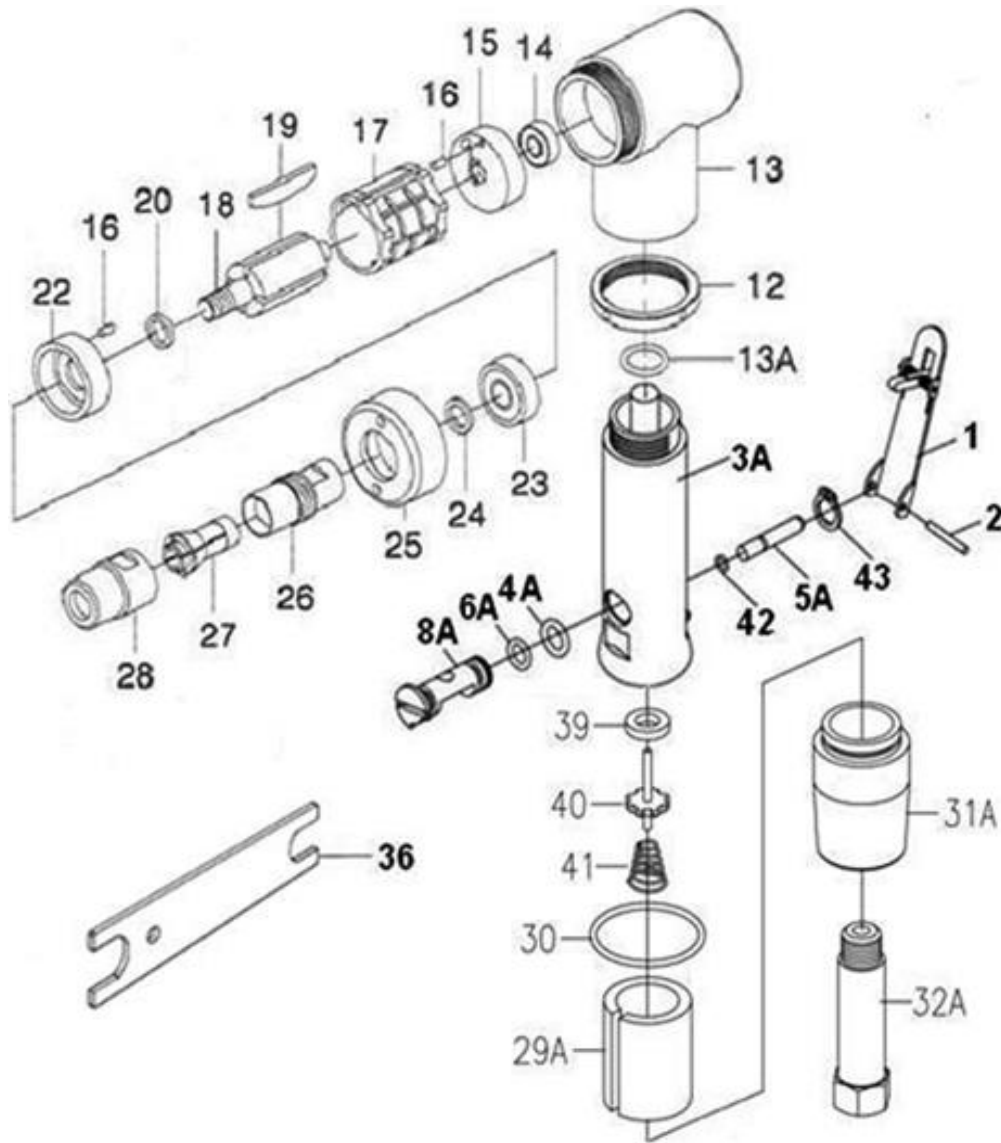

SUPER DUTY AIR ANGLE DIE GRINDER

6235-XA

INDEX NO.	DESCRIPTION	REQ'D NO.	INDEX NO.	DESCRIPTION	REQ'D NO.
01	Throttle Lever	1	22	Front End Plate	1
02	Spring Pin	1	23	Ball Bearing	1
03A	Housing	1	24	Silencer	1
04A	O-Ring	1	25	Cover	1
05A	Valve Stem	1	26	Spindle	1
06A	O-Ring	1	27	Collet	1
08A	Air Controller	1	28	Collet Nut	1
12	Lock Nut	1	29A	Muffler	1
13	Housing	1	30	O-Ring	1
13A	O-Ring	1	31A	Air Deflector	1
14	Ball Bearing	1	32A	Air Inlet	1
15	Rear End Plate	1	36	Wrench	2
16	Pin	2	39	Seal	1
17	Cylinder	1	40	Valve Stem	1
18	Rotor	1	41	Spring	1
19	Rotor Blade	4	42	O-Ring	1
20	Spacer	1	43	Snap Ring	1